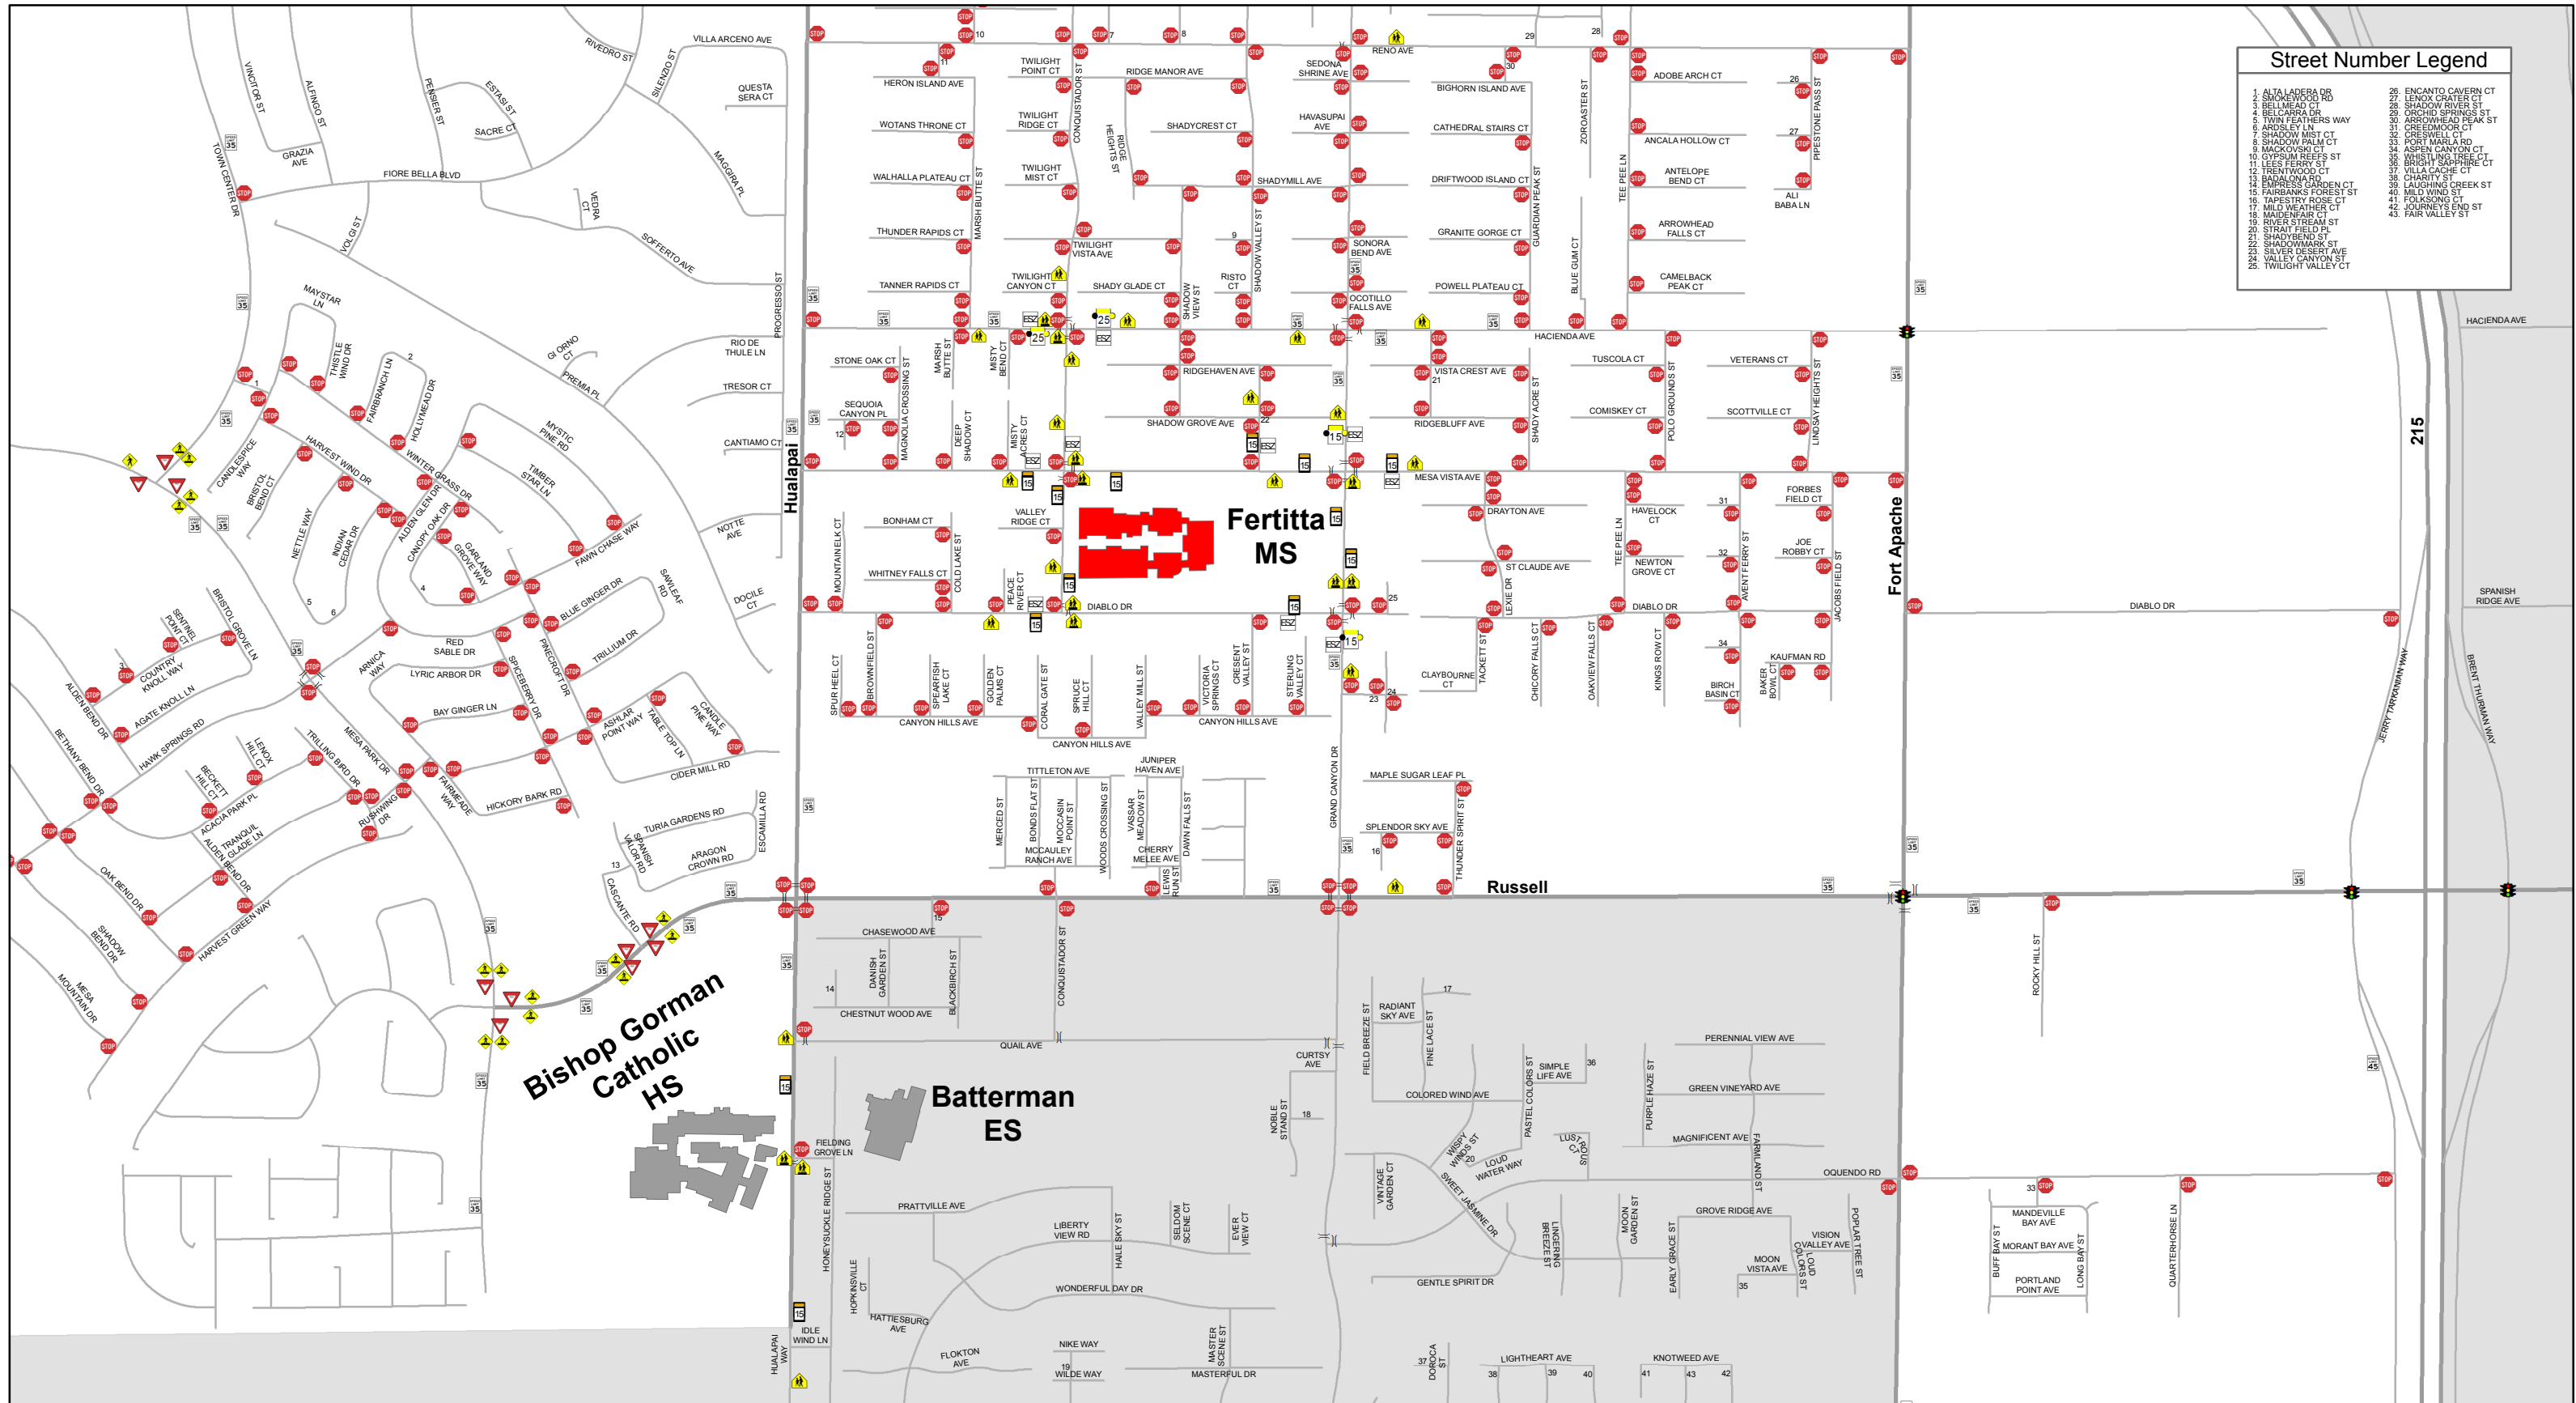

DISCLAIMER:

This map is provided to assist parents/guardians and students in the selection of a walking/bicycling route to and from school. The location of traffic control devices and roadway conditions will change, so parents/guardians must continually review the route with their child/children. This information is provided for information purposes only. Nothing herein is warranted by Clark County, and no liability is assumed by Clark County or the Clark County School District for the information provided, including but not limited to the accuracy of the data shown herein. Speed limits are 25 mph unless otherwise noted. For more Information see http://www.clarkcountynv.gov/depts/public_works/Pages/default.aspx

Victoria Fertitta Middle School

South Half - Map 2 of 2

Bell Times
9:10 AM - 3:21 PM

Legend

- Clark County
- Boulder City
- City of Henderson
- City of Las Vegas
- City of Mesquite
- City of North Las Vegas

2014-2015

Street Number Legend

1 ALTA ADEGA DR	26 ENCANTO CAVERN CT
2 SNOWWOOD RD	27 LENOX CRATER CT
3 BELLEMEAD CT	28 SHADOW RIVER ST
4 BELCARRA DR	29 ORCHID SPRINGS ST
5 TWIN FEATHERS WAY	30 ARROWHEAD PEAK ST
6 ARSLEY LN	31 CREEKWOOD CT
7 SHADOW MIST CT	32 PORT MARLA RD
8 SHADOW PALM CT	33 CRESWELL CT
9 MACKOVSKI CT	34 ASPEN CANYON CT
10 GYPSUM REEF ST	35 WHISTLING TREE CT
11 LEES FERRY ST	36 BRIGHT SAPPHIRE CT
12 TRENTWOOD CT	37 VILLA CACHE CT
13 BADALONA RD	38 CHARITY ST
14 EMPRESS GARDEN CT	39 LAUGHING CREEK ST
15 FAIRBANKS FOREST ST	40 MLD WIND ST
16 TAPESTRY ROSE CT	41 FOLKSONG CT
17 MILD WEATHER CT	42 JOURNYS END ST
18 MAIDENFAIR CT	43 FAIR VALLEY ST
19 RIVER STREAM ST	
20 STRAIT FIELD PL	
21 SHADYBEND ST	
22 SHADOWMARK ST	
23 SILVER DESERT AVE	
24 VALLEY CANYON ST	
25 TWILIGHT VALLEY CT	